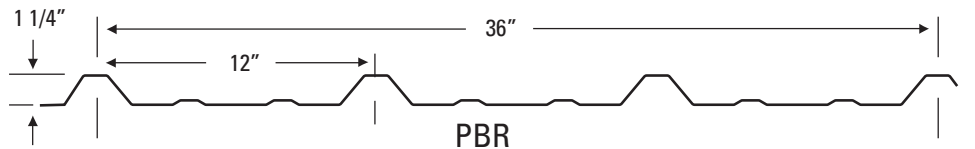

Please inquire for additional color availability, pricing and lead-times.

ADEL, GA
800-877-8709

LUBBOCK, TX
800-481-3035

MEMPHIS, TN
800-877-8709

NICHOLASVILLE, KY
800-877-8709

OMAHA, NE
800-228-2260

OSKALOOSA, IA
800-345-0044

PHOENIX, AZ
800-481-3035

ROME, NY
800-544-2651

SALT LAKE CITY, UT
800-481-3035