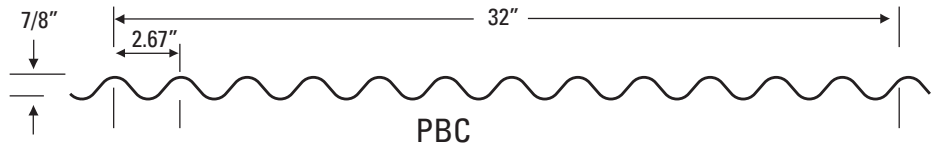

Please inquire for additional color availability, pricing and lead-times.

ADEL, GA
800-877-8709

LUBBOCK, TX
800-481-3035

MEMPHIS, TN
800-877-8709

NICHOLASVILLE, KY
800-877-8709

OMAHA, NE
800-228-2260

OSKALOOSA, IA
800-345-0044

PHOENIX, AZ
800-481-3035

ROME, NY
800-544-2651

SALT LAKE CITY, UT
800-481-3035