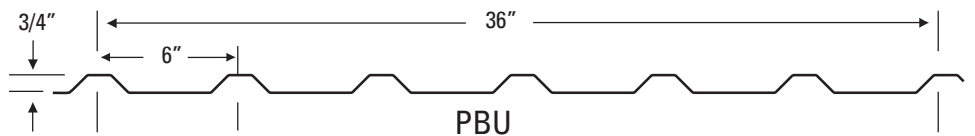

Please inquire for additional color availability, pricing and lead-times.

ADEL, GA
800-877-8709

LUBBOCK, TX
800-481-3035

MEMPHIS, TN
800-877-8709

NICHOLASVILLE, KY
800-877-8709

OMAHA, NE
800-228-2260

OSKALOOSA, IA
800-345-0044

PHOENIX, AZ
800-481-3035

ROME, NY
800-544-2651

SALT LAKE CITY, UT
800-481-3035